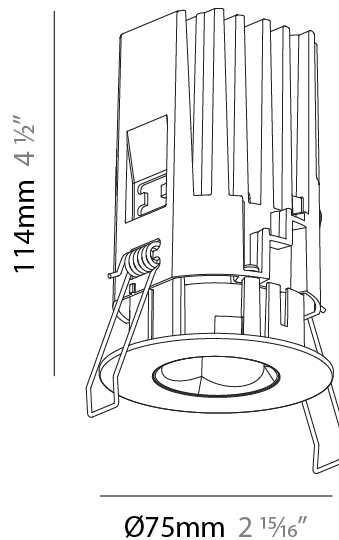

PHYSICAL

Aperture Sizes - Downlights: 1"
Shape: Round
Diameter (mm): 75
Diameter (in): 2 ¹⁵/₁₆
Height (mm): 114
Height (in): 4 ¹/₂
Ceiling Thickness (mm): 10 / 12.5 / 15 / 25
Ceiling Thickness (in): 3/8 or 1/2 or 9/16 or 1
Min. Recessing Depth (mm): 120
Min. Recessing Depth (in): 4 ³/₄
Diffuser: Lens Pack - Spread Lens / Linear Spread Lens / Honeycomb Louver
Fixture Finish: SSR / BKV / CWI / CRY / HAB / UFT / ITA / RUA / FTG / MYG / LOD / PUS / FRO / FUP / KIA / POP / BLS / SPG / MEY / GOH / CHC / COM / ABZ / JAG / OBR / MOS / ROR
Fixture Material: Aluminum Die Cast
Cut-out Measurements: D. - 68mm / 2 11/16"

ELECTRICAL

Lamp Type: LED (Zhaga Standard)
Input Wattage (W): 24
Total Output Wattage (W): 21.8
Dimming: Tri-Mode (Non-Dimming and Phase Dimming (120Vac only) and 0-10V Dimming)
Driver Included: No
Driver Location: Recessed Housing
Driver Type: Constant Current - Universal
Driver Class: Class 2
Housing: ENCP1
Input Voltage (V): 120 - 277
Constant Current (MA): 500mA

LED

Number of LEDs: 1
Color Temperature (°K): 2700 / 3000 / 3500 / 4000
Max. Delivered Lumen (lm): 1936 / 2005 / 2098 / 2118
Nominal Lumen (lm): 2341 / 2424 / 2537 / 2561
CRI: >90 CRI
Lamp Life (hrs): 50000

OPTICAL

Reflector°: 34

RATINGS AND CERTIFICATIONS

Certified By: Certified for North American Standards
IP rating: IP20