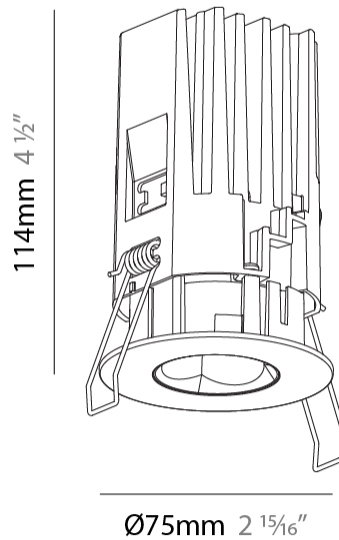

GENERAL

Series: Oiko Pro Round
Subseries: Oiko Pro Round HO
Partner: Prolicht
Division: Architectural
Installation: Recessed
Product Type: Downlight
Mounting Location: Ceiling
Light Distribution: Downlight

PHYSICAL

Aperture Sizes - Downlights: 1"
Shape: Round
Diameter (mm): 75
Diameter (in): 2 15/16
Height (mm): 114
Height (in): 4 1/2
Ceiling Thickness (mm): 10 / 12.5 / 15 / 25
Ceiling Thickness (in): 3/8 or 1/2 or 9/16 or 1
Min. Recessing Depth (mm): 120
Min. Recessing Depth (in): 4 3/4
Fixture Finish: [SSR / BKV / CWI / CRY / HAB / UFT / ITA / RUA / FTG / MYG / LOD / PUS / FRO / FUP / KIA / POP / BLS / SPG / MEY / GOH / CHC / COM / ABZ / JAG / OBR / MOS / ROR](#)
Fixture Material: Aluminum Die Cast
Cut-out Measurements: D. - 68mm / 2 11/16"

ELECTRICAL

Lamp Type: LED (Zhaga Standard)
Input Wattage (W): 20
Total Output Wattage (W): 18.1
Dimming: Tri-Mode (Non-Dimming and Phase Dimming (120Vac only) and 0-10V Dimming)
Driver Included: No
Driver Location: Recessed Housing
Driver Type: Constant Current - Universal
Driver Class: Class 2
Housing: ENCP3
Input Voltage (V): 120 - 277
Constant Current (MA): 500

LED

Number of LEDs: 1
Color Temperature (°K): [2700 / 3000 / 3500 / 4000](#)
Max. Delivered Lumen (lm): 1278 / 1377 / 1459 / 1461
Nominal Lumen (lm): 1668 / 1797 / 1905 / 1907
CRI: >90 CRI
Lamp Life (hrs): 50000

OPTICAL

Reflector°: 14

RATINGS AND CERTIFICATIONS

Certified By: Certified for North American Standards
IP rating: IP44